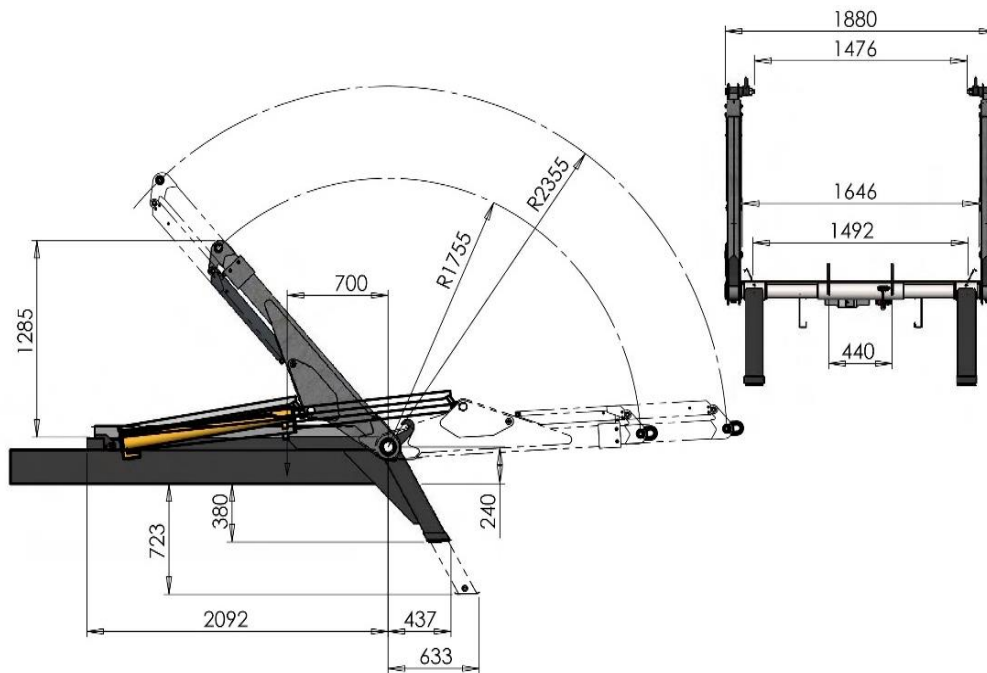

MB 3 TELESCOPIC ARMS

EDIT 270121

Skip Loader MB 3 telescopic arms **

- Lifting capacity ton 3 with retracted arms
- Lifting capacity ton 2 with extended arms
- Telescopic twin arms
- Rear independent stabilizing feet
- Oil tank 35 l
- Hydraulic distributor with electronic control in truck cabin
- Adjustable platform wedges
- Painting in chassis colour in epoxy antirust
- Operating manual and spare parts book
- Basic equipment weight: Kg 800 ca *

* The weight is indicative and referred to the basic skip loader without options, accessories and ancillary equipments (platform extension, front cab protection, cylinders protection carter, rear headstock protection carter, etc.)