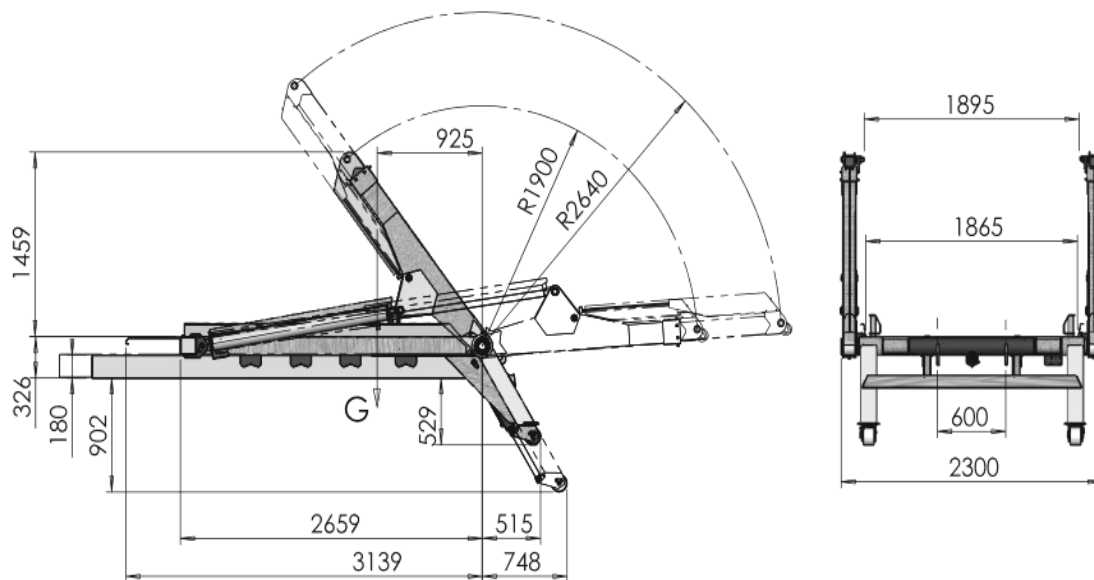

MB 6 TELESCOPIC ARMS

EDIT 270121

Skip Loader MB 6 telescopic arms **

- Lifting capacity ton 6 with retracted arms
- Lifting capacity ton 4 with extended arms
- Telescopic twin arms
- Rear independent stabilizing feet
- Oil tank 50 l
- Hydraulic distributor with electronic control in truck cabin
- Adjustable platform wedges
- Painting in chassis colour in epoxy antirust
- Operating manual and spare parts book
- Basic equipment weight: Kg 1350 ca *

* The weight is indicative and referred to the basic skip loader without options, accessories and ancillary equipments (platform extension, front cab protection, cylinders protection carter, rear headstock protection carter, etc.)